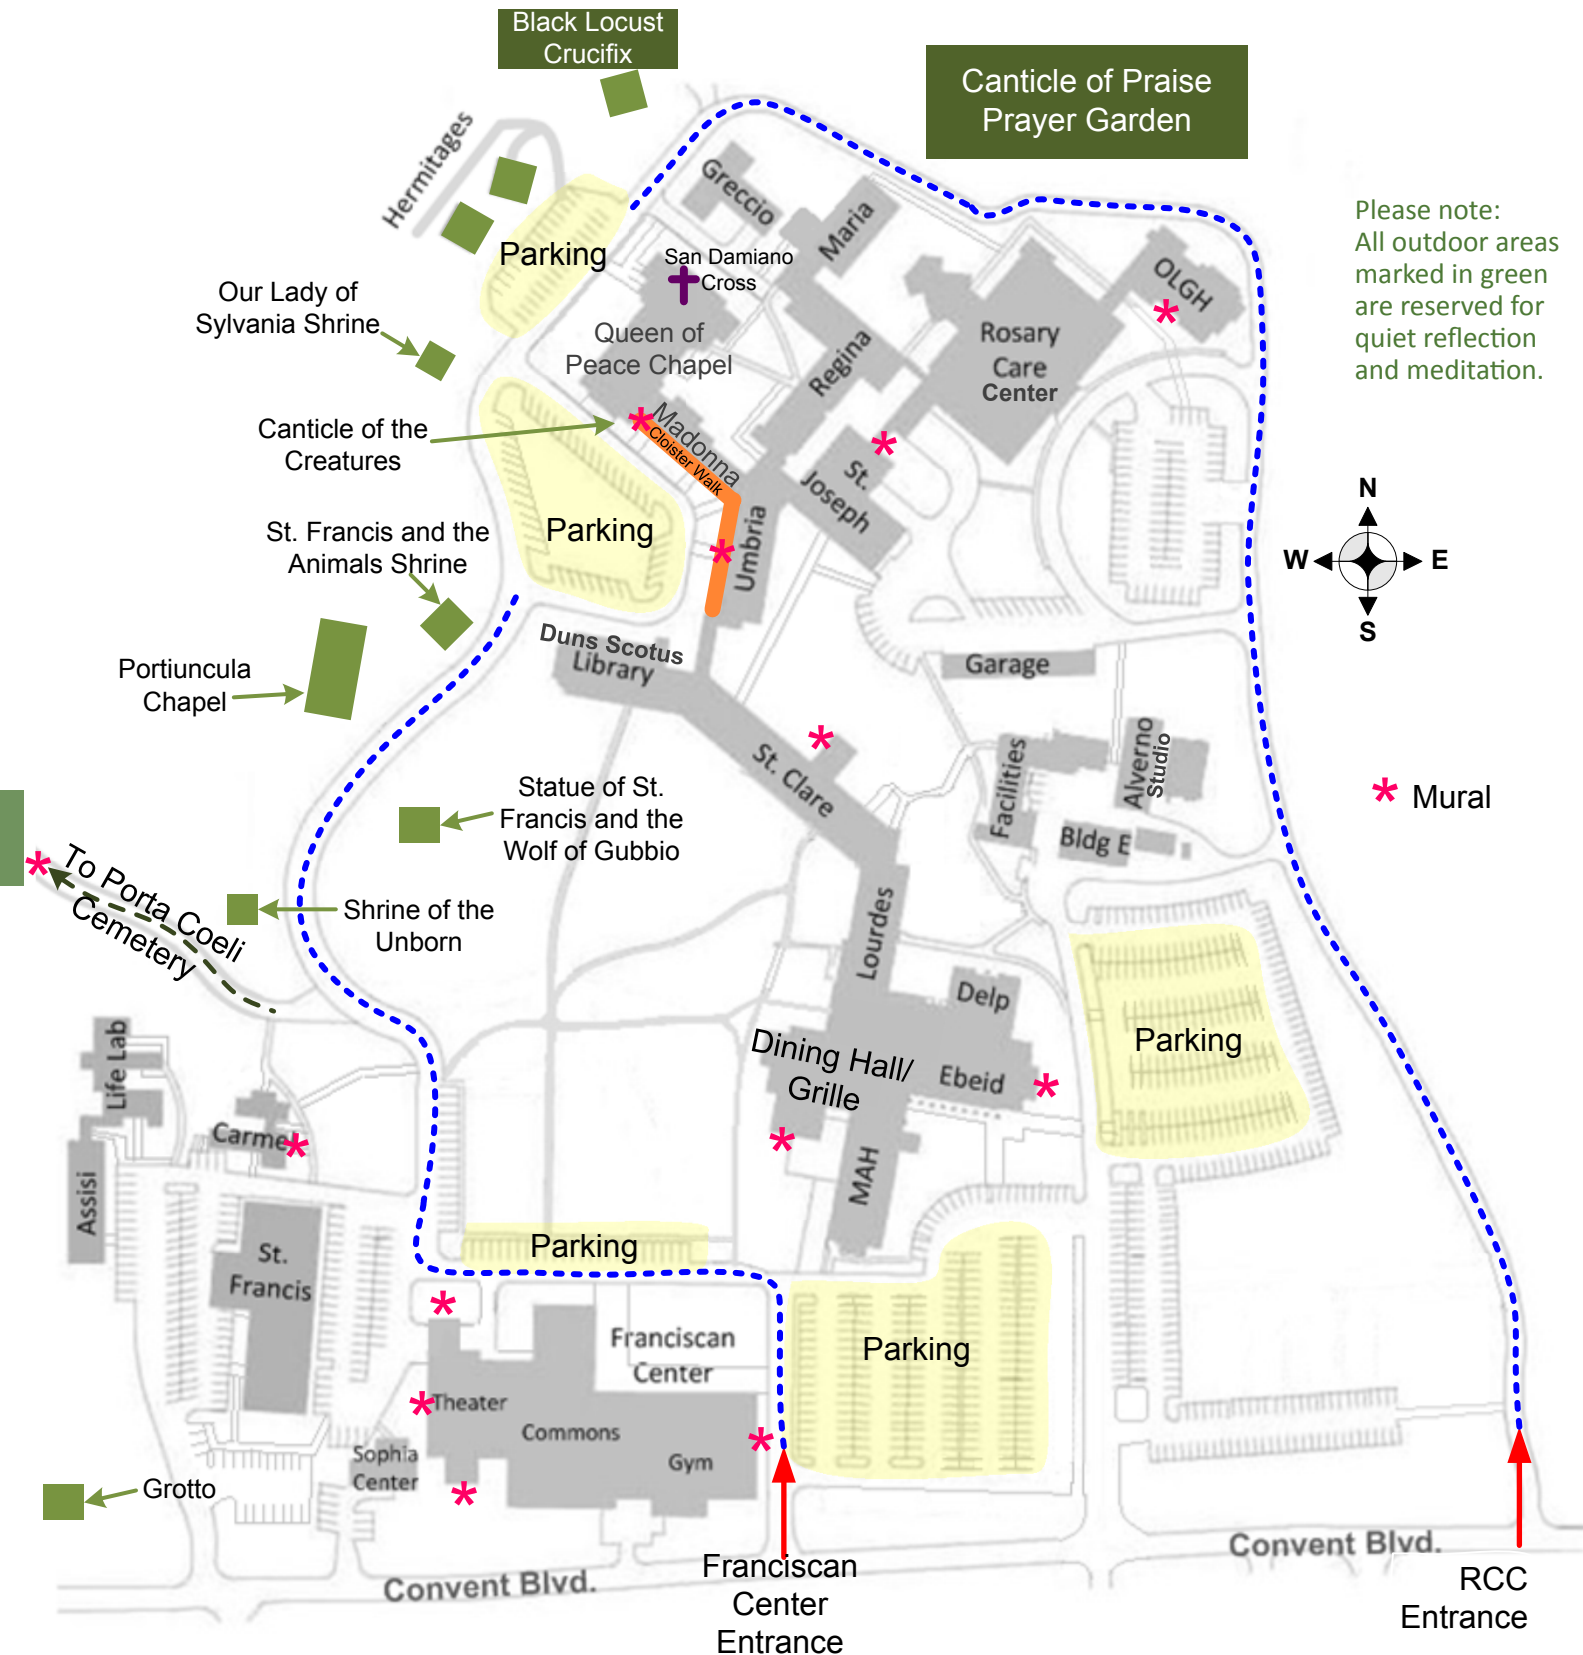

## Walking Tour Map

6832 Convent Blvd., Sylvania, OH 43560  
[www.sistersosf.org](http://www.sistersosf.org)

Please note:  
 All outdoor areas  
 marked in green  
 are reserved for  
 quiet reflection  
 and meditation.

\* Mural